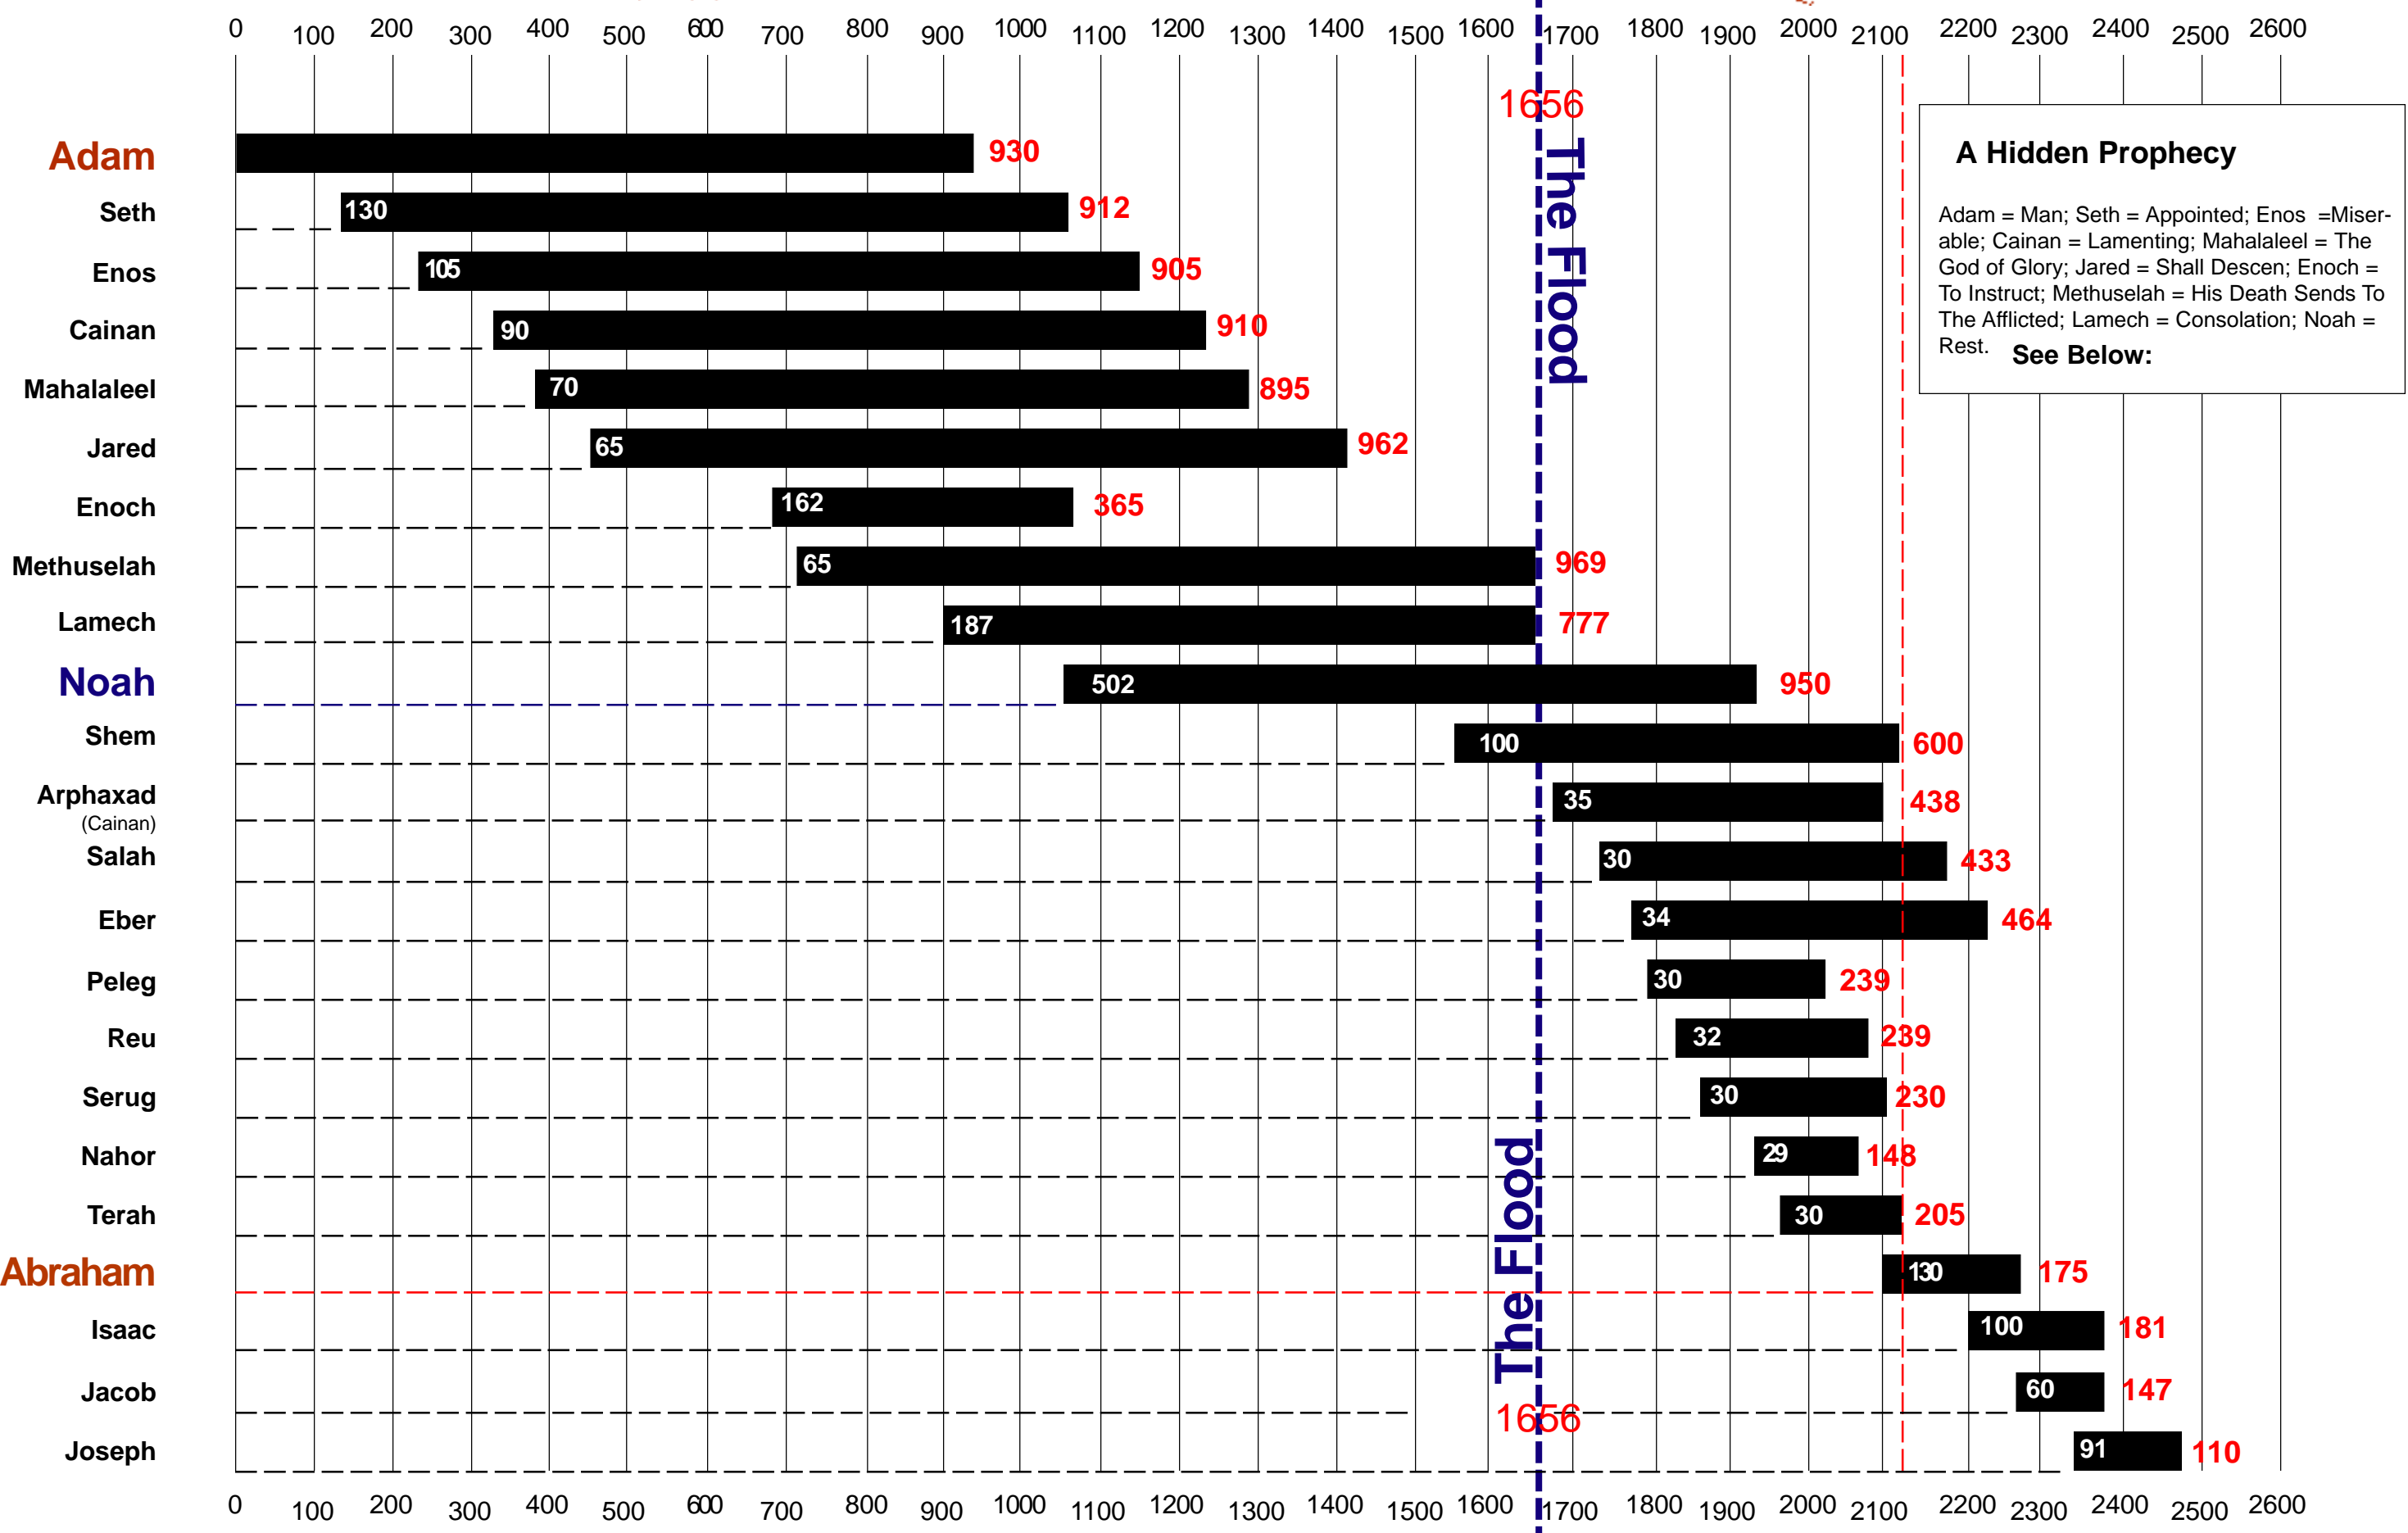

Table of Ages of the Patriarchs

by Ralph Smoot

A Hidden Prophecy
 Adam = Man; Seth = Appointed; Enos = Miserable; Cainan = Lamenting; Mahalaleel = The God of Glory; Jared = Shall Descend; Enoch = To Instruct; Methuselah = His Death Sends To The Afflicted; Lamech = Consolation; Noah = Rest. **See Below:**

MAN APPOINTED MISERABLE, LAMENTING, THE GOD OF GLORY, SHALL DESCEND TO INSTRUCT, HIS DEATH SENDS TO THE AFFLICTED, CONSOLATION AND REST!